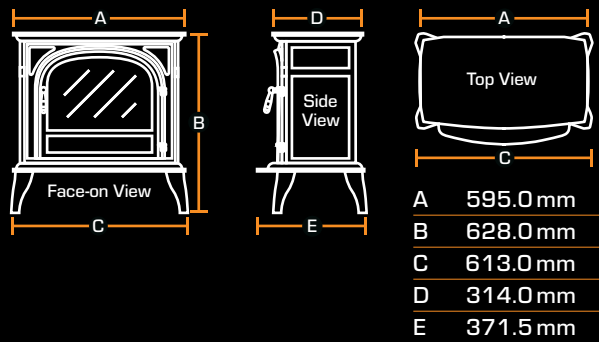

PRODUCT DIMENSIONS

HINTON

STOVE PIPE