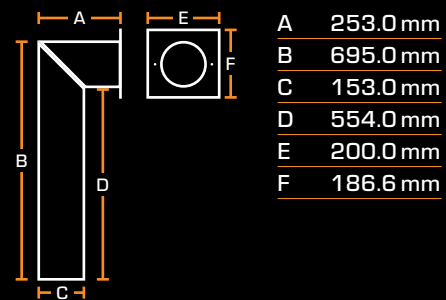

PRODUCT DIMENSIONS

HINTON

STOVE PIPE