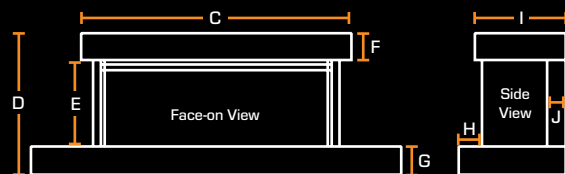

BROCKENHURST SUITE

Brockenhurst Suite 870

A	1400.0 mm	B	404.0 mm	C	1020.0 mm	D	536.0 mm	E	331.0 mm
F	100.0 mm	G	105.0 mm	H	87.0 mm	I	317.5 mm	J	72.5 mm

Brockenhurst Suite 1200

A	1730.0 mm	B	404.0 mm	C	1350.0 mm	D	630.5 mm	E	425.5 mm
F	100.0 mm	G	105.0 mm	H	87.0 mm	I	317.5 mm	J	72.5 mm

Brockenhurst Suite 1600

A	2130.0 mm	B	404.0 mm	C	1750.0 mm	D	630.5 mm	E	425.5 mm
F	100.0 mm	G	105.0 mm	H	87.0 mm	I	317.5 mm	J	72.5 mm