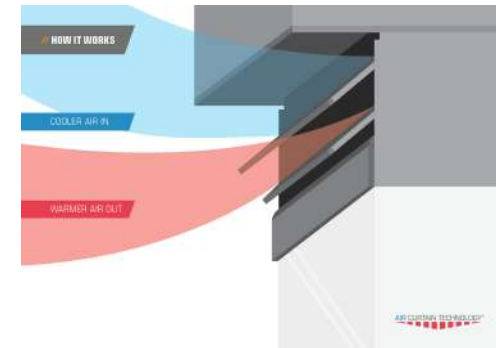

Front Facing

The fire is fully recessed within the chimney breast. Both sides are fully enclosed using the supplied blanking plates to view a clear head on view of the fire.

Corner Option

Keeping either the left or right side of the fire open whilst enclosing the opposite side with the supplied blanking plate. Utilising one side of the fire as a key feature gives a unique style to the installation.

Slate View

Using only the Signature logs, diamond light crystals and slate supplied allows more light from fuel bed to show through. Ultimately, this setup brings more light to the situation.

Deluxe Real Logs

AIR CURTAIN TECHNOLOGY

The fan draws cool air from the room in and down the sides of the fireplace.

Distributes heat back into the room through the unique heater outlets.

Designed and engineered to distribute heat effectively throughout a space.