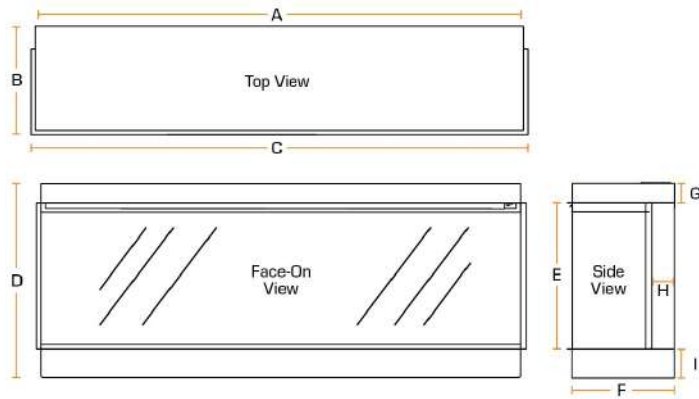

PRODUCT DIMENSIONS

A	1900mm
B	311mm
C	1925mm
D	565mm
E	424mm
F	300mm
G	55.5mm
H	67mm
I	83.5mm

INSTALLATION TO SUIT YOU

3-Sided Installation

Keeping both the left hand and right hand sides open for an ultimate viewing feature. On our example we have shown the fire with a raised hearth slate topped C section to compliment the fire.

Front Facing

The fire is fully recessed within the chimney breast. Both sides are fully enclosed using the supplied blanking plates to view a clear head on view of the fire.

Corner Option

Keeping either the left or right side of the fire open whilst enclosing the opposite side with the supplied blanking plate. Utilising one side of the fire as a key feature gives a unique style to the installation.