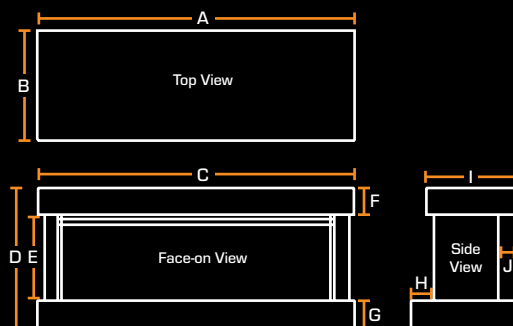

## INSTALLATION

Wall Hung Three-Sided

## WINCHESTER SUITE

### Winchester Suite 870

A	1200.0 mm	B	404.0 mm	C	1200.0 mm	D	611.0 mm	E	331.0 mm
F	140.0 mm	G	140.0 mm	H	87.0 mm	I	317.5 mm	J	72.5 mm

### Winchester Suite 1200

A	1530.0 mm	B	404.0 mm	C	1530.0 mm	D	705.0 mm	E	425.0 mm
F	140.0 mm	G	140.0 mm	H	86.5 mm	I	317.5 mm	J	72.5 mm