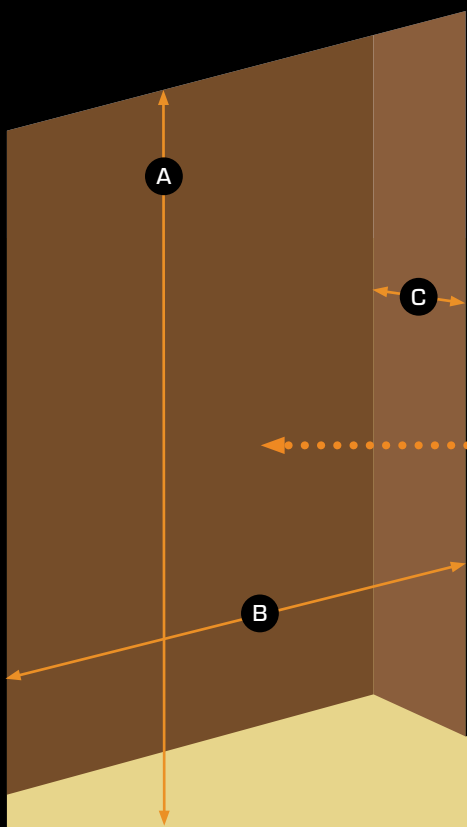

// CAVITY BOX INSERT

1 Furnish an opening to the dimensions required.

Wall Opening Dimensions:
A: 998mm B:725mm C:195mm

2 Fit the Cavity Box into place and secure.