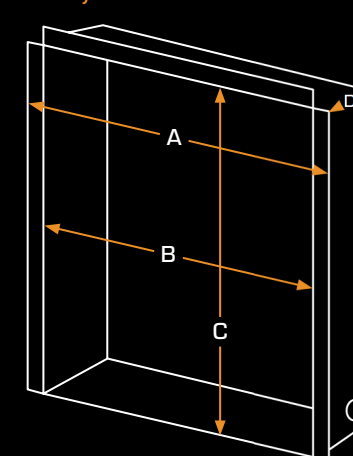

Cavity Box

A	824.0mm	C	992.0mm
B	705.0mm	D	194.0mm

* Not included with optional upgrade to Deluxe Real Logs