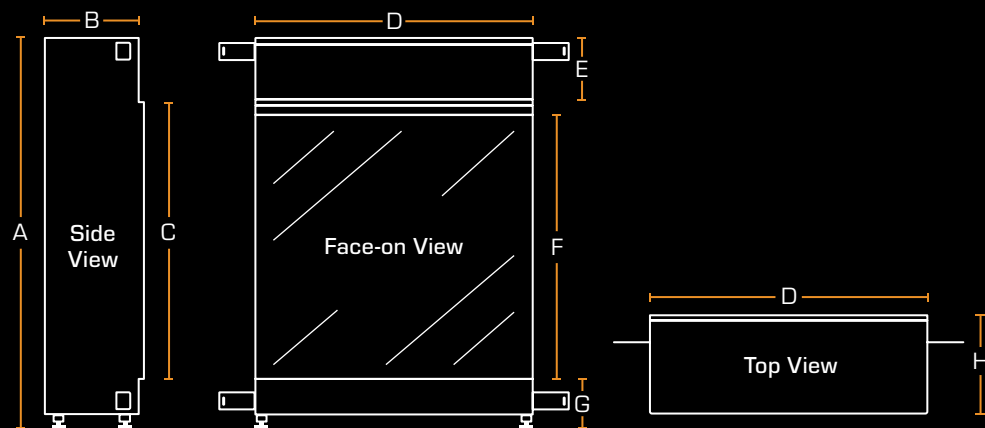

// NEW FOREST 650SQ ELECTRIC FIRE

650sq Dimensions:

A	911.0mm
B	222.0mm
C	652.0mm
D	652.0mm
E	150.0mm
F	620.0mm
G	109.0mm
H	234.0mm

Product specifications:

Heat output:	1500W
Supply voltage:	220-240V AC
Rating power:	50Hz
Fuse rating:	13 Amp
Lighting:	LED

Product features:

- 3-pin plug with 1.8m long cord
- All fuel bed items included*
- Remote control included