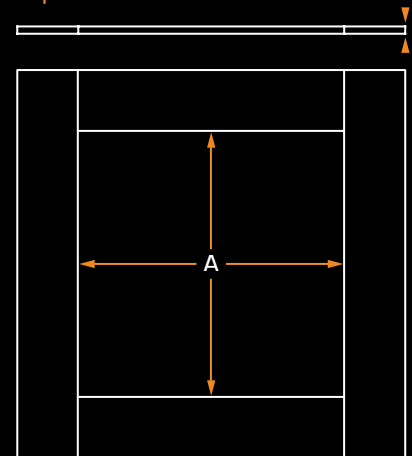

Slips

A	654.0mm
B	20.0mm