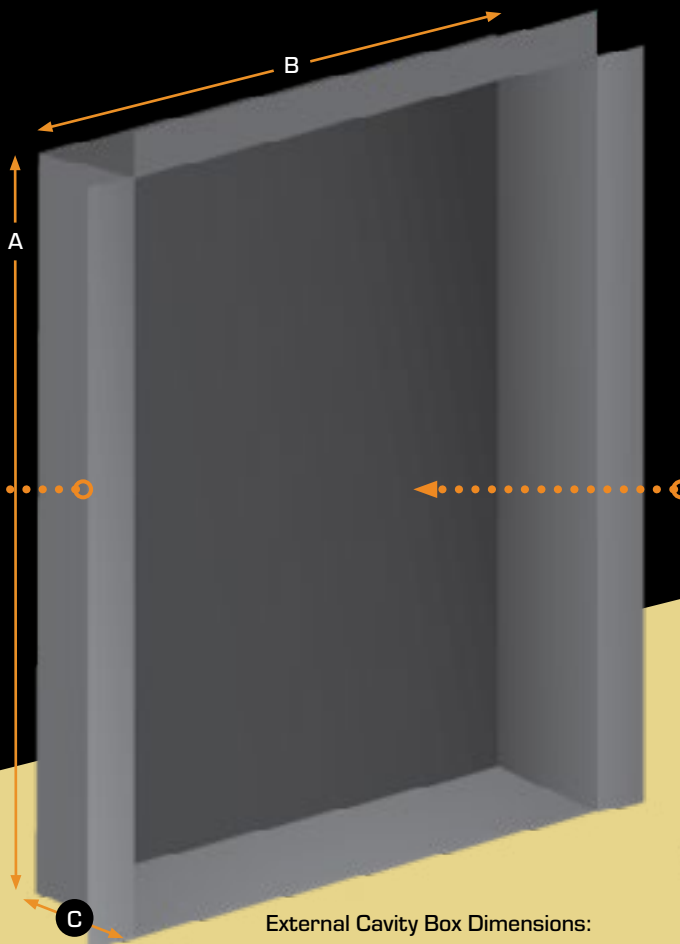

// CAVITY BOX INSERT

1 Furnish an opening to the dimensions required.

Wall Opening Dimensions:
A: 998mm B:725mm C:195mm

2 Fit the Cavity Box into place and secure.

External Cavity Box Dimensions:
A: 992mm B:705mm C: 194mm