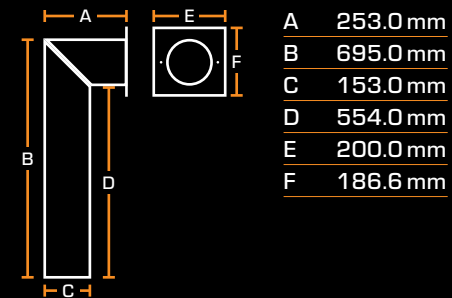

PRODUCT DIMENSIONS

BRAMSHAW

STOVE PIPE