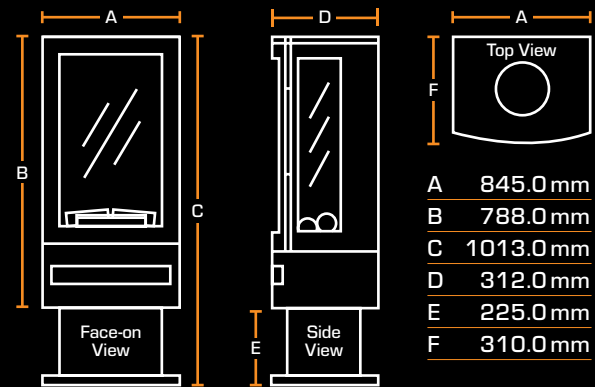

PRODUCT DIMENSIONS

BRAMSHAW

STOVE PIPE