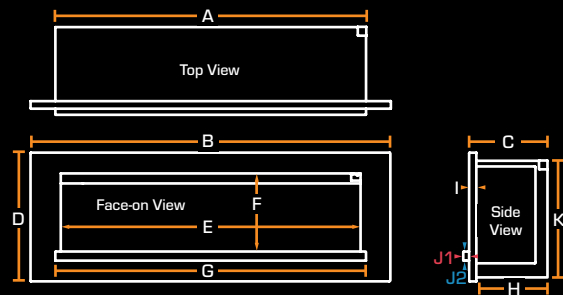

HOLBURY

AVAILABLE SIZES & COLOURS

870, 1200 & 1600

Grey or White marble-effect

See page 42 for all dimensions

INSTALLATION

One-Sided

OPEN FRONT DESIGN

HOLBURY SUITE

Holbury Suite 870

A	845.0 mm	B	1050.0 mm	C	322.5 mm	D	509.0 mm	E	797.0 mm	F	309.0 mm
G	845.0 mm	H	292.5 mm	I	30.0 mm	J1	24.0 mm	J2	35.0 mm	K	465.0 mm

Holbury Suite 1200

A	1178.0 mm	B	1440.0 mm	C	322.5 mm	D	628.0 mm	E	1127.0 mm	F	403.0 mm
G	1175.0 mm	H	292.5 mm	I	30.0 mm	J1	24.0 mm	J2	35.0 mm	K	565.0 mm