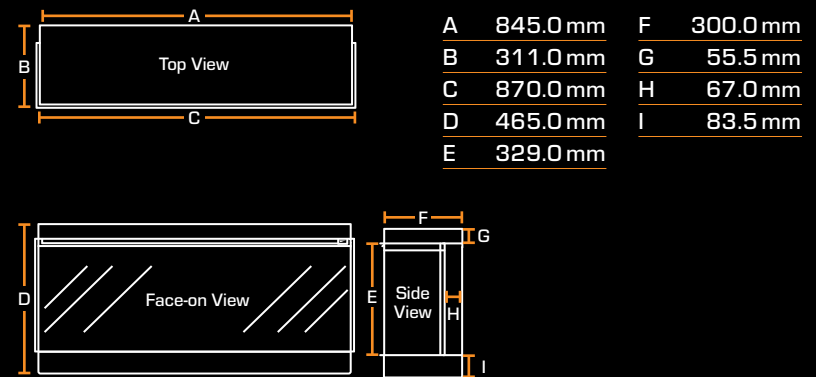

NEW FOREST 870