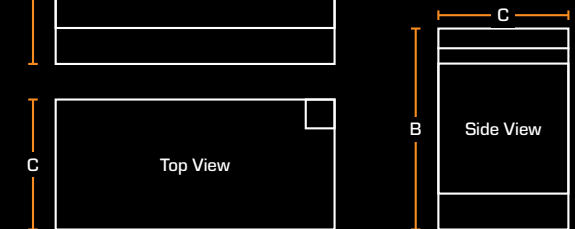

ASHLETT INSERT