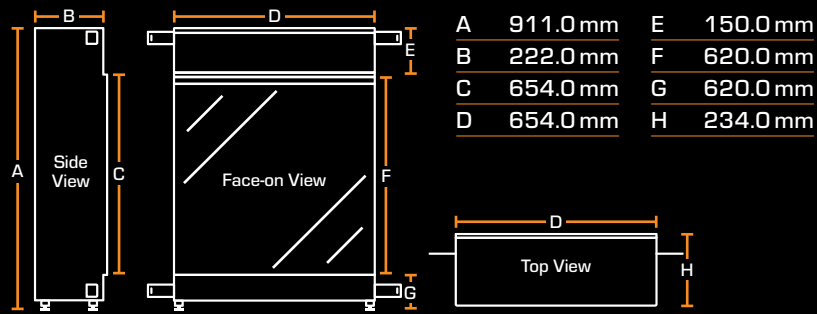

DIMENSIONS

Width	420mm
Height	951mm
Depth	420mm

See page 41 for all dimensions

STOVE PIPE DIMENSIONS

Width	Pipe: 153mm Wall bracket: 200mm
Height	695mm
Depth	253mm

OPTIONAL: STOVE PIPE

BRAMSHAW

DIMENSIONS

Log storage

Wall hung

OPTIONAL: STOVE PIPE

HINTON

DIMENSIONS

Width	595 mm
Height	613 mm
Depth	371.5 mm

See page 41 for all dimensions

STOVE PIPE DIMENSIONS

Width	Pipe: 153mm Wall bracket: 200mm
Height	695mm
Depth	253mm

THREE COLOUR OPTIONS

Black

White

Burgundy

OPTIONAL: STOVE PIPE

PRODUCT DIMENSIONS

NEW FOREST 650SQ