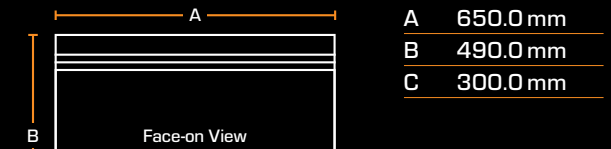

NEW FOREST 870

NEW FOREST 1200

KNIGHTWOOD

NEW FOREST 1600

NEW FOREST 1900

NEW FOREST 2400

ASHLETT INSERT

PRODUCT DIMENSIONS