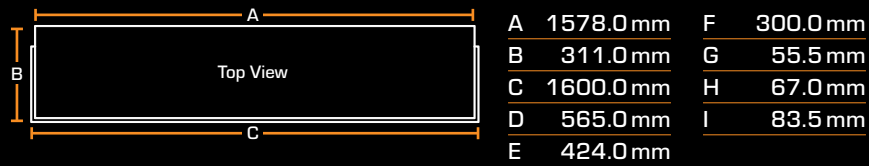

NEW FOREST 870

NEW FOREST 1200

KNIGHTWOOD

NEW FOREST 1600

NEW FOREST 1900

NEW FOREST 2400

ASHLETT INSERT

PRODUCT DIMENSIONS