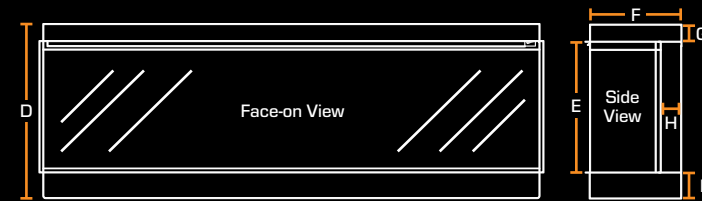

NEW FOREST 1900