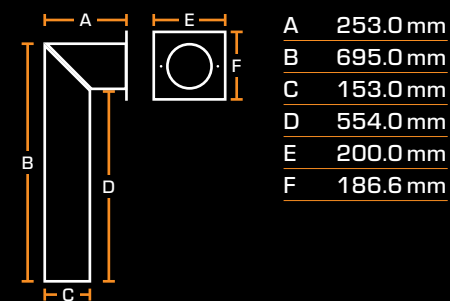

ASHURST

BRAMSHAW

HINTON

STOVE PIPE

BROCKENHURST SUITE

Brockenhurst Suite 870

A	1400.0mm	B	404.0mm	C	1020.0mm	D	536.0mm	E	331.0mm
F	100.0mm	G	105.0mm	H	87.0mm	I	317.5mm	J	72.5mm

Brockenhurst Suite 1200