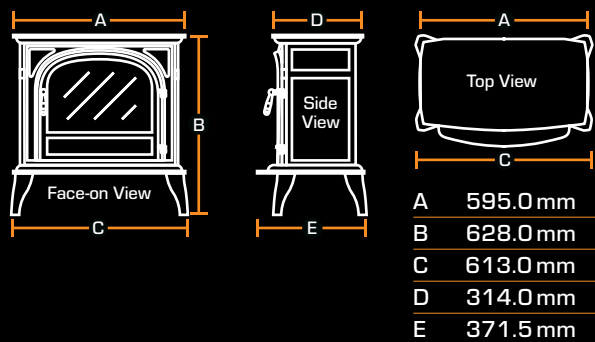

Log storage

Wall hung

OPTIONAL: STOVE PIPE

HINTON

DIMENSIONS

Width	595 mm
Height	613 mm
Depth	371.5 mm

See page 41 for all dimensions

STOVE PIPE DIMENSIONS

Width	Pipe: 153mm Wall bracket: 200mm
Height	695mm
Depth	253mm

THREE COLOUR OPTIONS

Black

White

Burgundy

OPTIONAL: STOVE PIPE

PRODUCT DIMENSIONS

NEW FOREST 650SQ

NEW FOREST 870

NEW FOREST 1200

KNIGHTWOOD

NEW FOREST 1600

NEW FOREST 1900

NEW FOREST 2400

ASHLETT INSERT

PRODUCT DIMENSIONS

ASHURST

BRAMSHAW

HINTON

STOVE PIPE

BROCKENHURST SUITE

Brockenhurst Suite 870

A	1400.0mm	B	404.0mm	C	1020.0mm	D	536.0mm	E	331.0mm
F	100.0mm	G	105.0mm	H	87.0mm	I	317.5mm	J	72.5mm

Brockenhurst Suite 1200