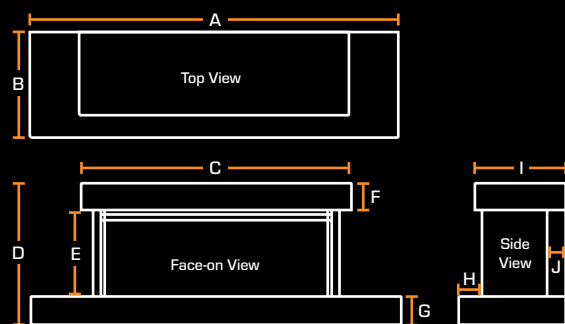

ASHURST

BRAMSHAW

HINTON

STOVE PIPE

BROCKENHURST SUITE

Brockenhurst Suite 870

A	1400.0mm	B	404.0mm	C	1020.0mm	D	536.0mm	E	331.0mm
F	100.0mm	G	105.0mm	H	87.0mm	I	317.5mm	J	72.5mm

Brockenhurst Suite 1200