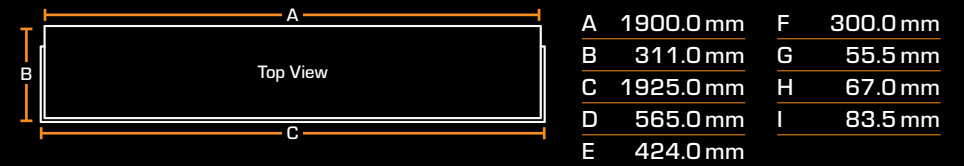

NEW FOREST 870

NEW FOREST 1200

KNIGHTWOOD

NEW FOREST 1600

NEW FOREST 1900

NEW FOREST 2400

ASHLETT INSERT

PRODUCT DIMENSIONS