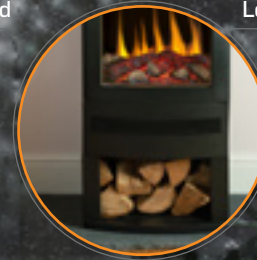

Width	400mm
Height	788mm; 1013mm w/base stand
Depth	312mm
See page 41 for all dimensions	

STOVE PIPE DIMENSIONS

Width	Pipe: 153mm Wall bracket: 200mm
Height	695mm
Depth	253mm

THREE SETUP OPTIONS

Base stand

Log storage

Wall hung

OPTIONAL: STOVE PIPE

HINTON

DIMENSIONS

Width	595 mm
Height	613 mm
Depth	371.5 mm

See page 41 for all dimensions

STOVE PIPE DIMENSIONS