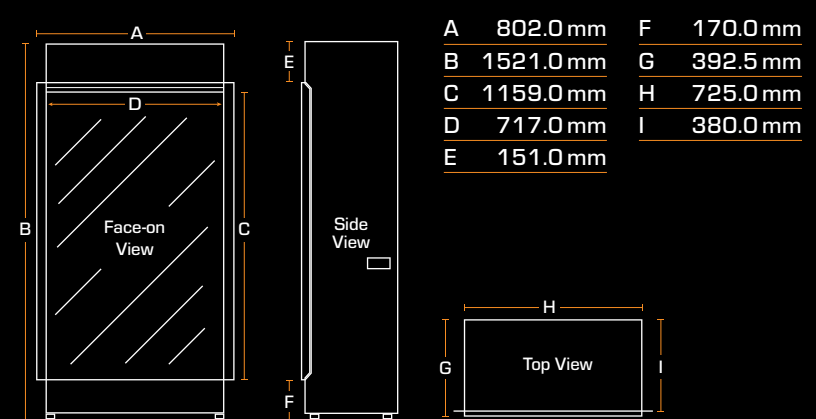

KNIGHTWOOD