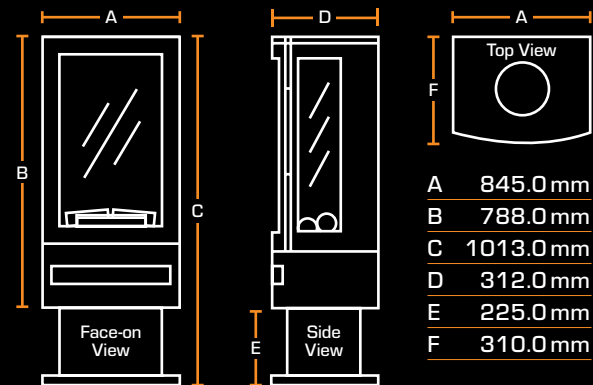

DIMENSIONS

Width	420mm
Height	951mm
Depth	420mm

See page 41 for all dimensions

STOVE PIPE DIMENSIONS

Width	Pipe: 153mm Wall bracket: 200mm
Height	695mm
Depth	253mm

OPTIONAL: STOVE PIPE

BRAMSHAW

DIMENSIONS

Log storage

Wall hung

OPTIONAL: STOVE PIPE

HINTON

DIMENSIONS

Width	595 mm
Height	613 mm
Depth	371.5 mm

See page 41 for all dimensions

STOVE PIPE DIMENSIONS

NEW FOREST 870

NEW FOREST 1200

KNIGHTWOOD

NEW FOREST 1600

NEW FOREST 1900

NEW FOREST 2400

ASHLETT INSERT

PRODUCT DIMENSIONS

ASHURST

BRAMSHAW

HINTON

STOVE PIPE

BROCKENHURST SUITE

Brockenhurst Suite 870

A	1400.0mm	B	404.0mm	C	1020.0mm	D	536.0mm	E	331.0mm
F	100.0mm	G	105.0mm	H	87.0mm	I	317.5mm	J	72.5mm

Brockenhurst Suite 1200