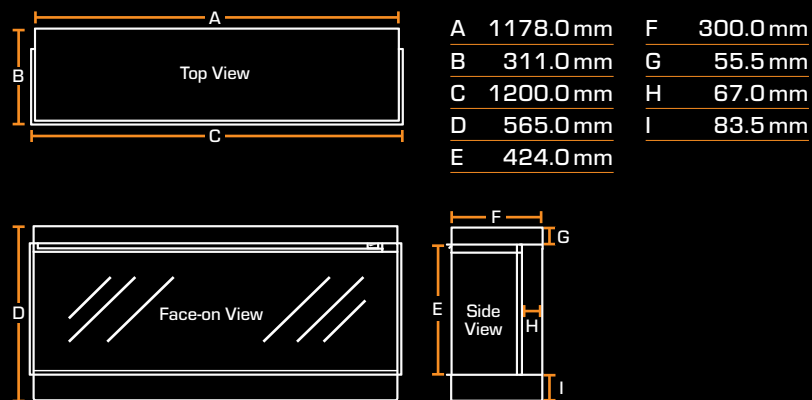

NEW FOREST 1200