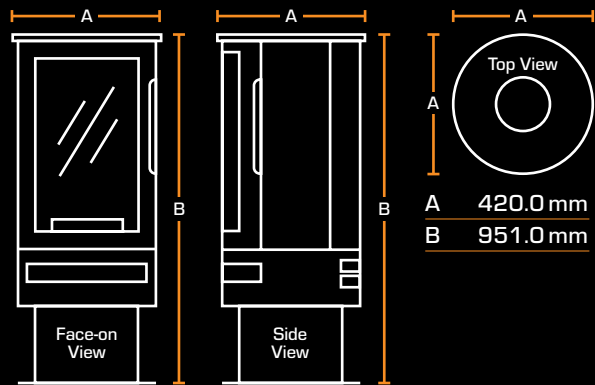

Log storage

Wall hung

OPTIONAL: STOVE PIPE

HINTON

DIMENSIONS

Width	595 mm
Height	613 mm
Depth	371.5 mm

See page 41 for all dimensions

STOVE PIPE DIMENSIONS

Width	Pipe: 153mm Wall bracket: 200mm
Height	695mm
Depth	253mm

THREE COLOUR OPTIONS

Black

White

Burgundy

OPTIONAL: STOVE PIPE

PRODUCT DIMENSIONS

NEW FOREST 650SQ

NEW FOREST 870

NEW FOREST 1200

KNIGHTWOOD

NEW FOREST 1600

NEW FOREST 1900

NEW FOREST 2400

ASHLETT INSERT

PRODUCT DIMENSIONS

ASHURST

BRAMSHAW

HINTON

STOVE PIPE

BROCKENHURST SUITE

Brockenhurst Suite 870

A	1400.0mm	B	404.0mm	C	1020.0mm	D	536.0mm	E	331.0mm
F	100.0mm	G	105.0mm	H	87.0mm	I	317.5mm	J	72.5mm

Brockenhurst Suite 1200