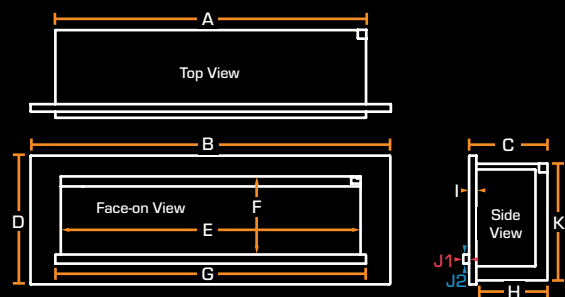

HOLBURY SUITE

Holbury Suite 870

A	845.0mm	B	1050.0mm	C	322.5mm	D	509.0mm	E	797.0mm	F	309.0mm
G	845.0mm	H	292.5mm	I	30.0mm	J1	24.0mm	J2	35.0mm	K	465.0mm

Holbury Suite 1200

A	1178.0mm	B	1440.0mm	C	322.5mm	D	628.0mm	E	1127.0mm	F	403.0mm
G	1175.0mm	H	292.5mm	I	30.0mm	J1	24.0mm	J2	35.0mm	K	565.0mm

Holbury Suite 1600

A	1578.0mm	B	1840.0mm	C	322.5mm	D	628.0mm	E	1527.0mm	F	403.0mm
G	1575.0mm	H	292.5mm	I	30.0mm	J1	24.0mm	J2	35.0mm	K	565.0mm