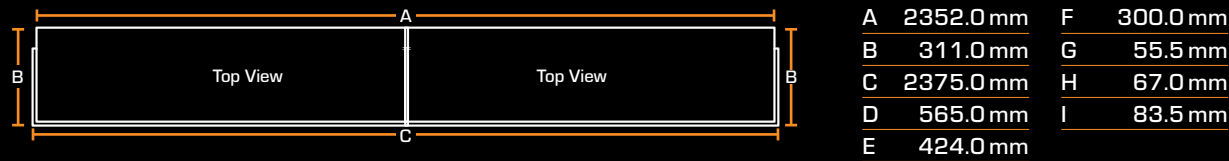

NEW FOREST 870

NEW FOREST 1200

KNIGHTWOOD

NEW FOREST 1600

NEW FOREST 1900

NEW FOREST 2400

ASHLETT INSERT

PRODUCT DIMENSIONS